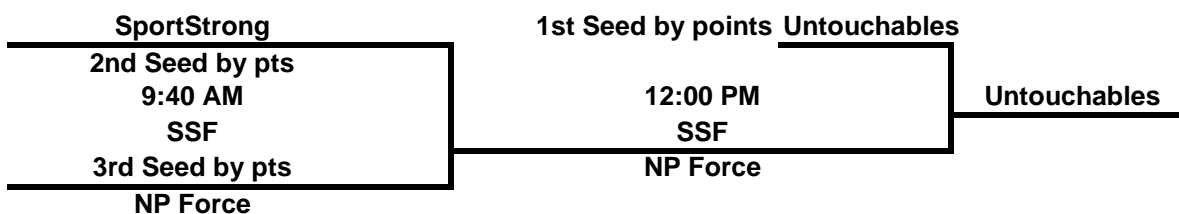

*Hayward Swoosh*  
*North Peninsula Force*  
*Orinda Magic Blue*

**Pool C**

*South Bay Elite*  
*SportStrong Gold*  
*Hooked on HOOPS*

**SATURDAY**

Home	vs	Visitor	Time	Court	Results	
Orinda Magic Red	vs	Untouchables	2:20 PM	SSF	25	52
Untouchables	vs	BullDawgs	4:40 PM	SSF	68	48
BullDawgs	vs	Orinda Magic Red	7:00 PM	SSF	36	52
NP Force	vs	Orinda Magic Blue	1:10 PM	Oceana	43	28
Orinda Magic Blue	vs	Swoosh	3:30 PM	Oceana	52	28
Swoosh	vs	NP Force	7:00 PM	Oceana	23	51
HOOPS	vs	SB Elite	8:30 AM	Oceana	39	33
SportStrong	vs	HOOPS	10:50 AM	Oceana	51	29
SB Elite	vs	SportStrong	2:20 PM	Oceana	37	65

TIE BREAKER RULES APPLY + or - 13pts

**SUNDAY**

Home	vs	Visitor	Time	Court	Results	
2nd Pool A	vs	3rd Pool C				
BullDawgs	vs	SB Elite	9:40 AM	Oceana	55	35
2nd Pool C	vs	3rd Pool B				
HOOPS	vs	Swoosh	8:30 AM	SSF	32	47
3rd Pool A	vs	2nd Pool B				
Orinda Magic Red	vs	Orinda Magic Blue	8:30 AM	Oceana	36	38