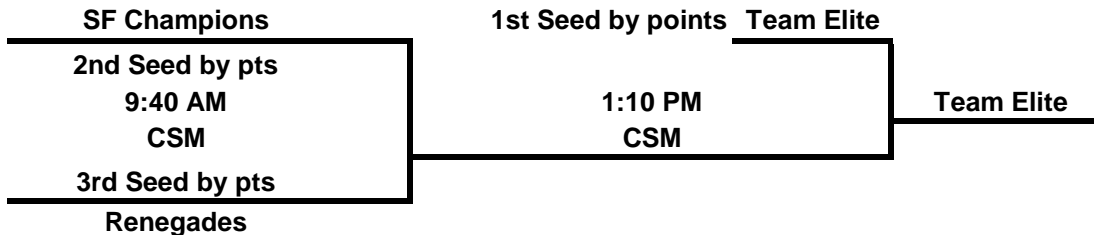

SUNDAY

1st	Team Elite
2nd	SF Champions
3rd	Renegades

TEAM WITH BEST RECORD IS 1ST

NEXT BEST 2ND

NEXT BEST 3RD

TIE BREAKER RULES APPLY

+ or - 13pts

SSF / SSF 2	South San Francisco High School	400 B Street South San Francisco
CSM1/ CSM2 / CSM3	College Of San Mateo	1700 West Hillsdale, San Mateo
Oceana	Oceana High School	401 Paloma Ave, Pacifica
BG	SSF Boys and Girls Club	201 West Orange Ave, South San Francisco