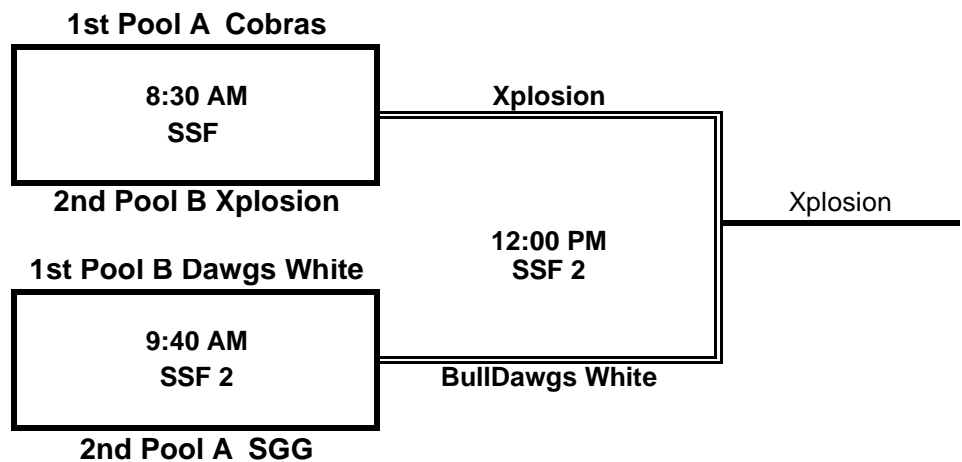

SUNDAY

3rd Pool A	vs	3rd Pool B				
BullDawgs Blk		SGV	8:30 AM	SSF 2	27	30

1st	Xplosion
2nd	BullDawgs White
3rd	SGG
3rd	Cobras

TEAM WITH BEST RECORD IS 1ST
NEXT BEST 2ND
NEXT BEST 3RD
TIE BREAKER RULES APPLY
+ or - 13pts

SSF / SSF 2	South San Francisco High School	400 B Street South San Francisco
CSM/ CSM2	College Of San Mateo	1400 West Hillsdale, San Mateo
Parkside	Parkside Middle School	1801 Niles Avenue, San Bruno