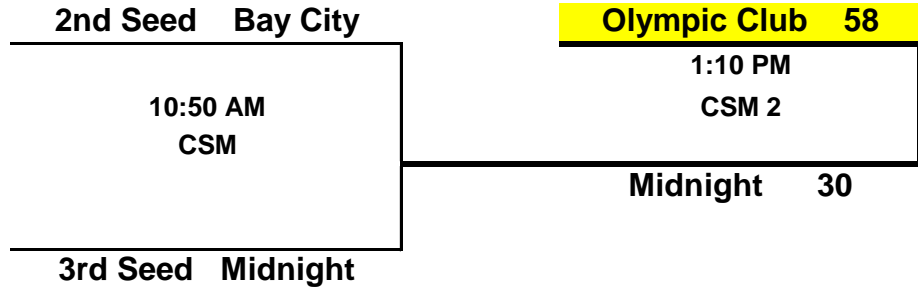

Sunday

TEAM WITH BEST RECORD IS 1ST

NEXT BEST 2ND

NEXT BEST 3RD

TIE BREAKER RULES APPLY

+ or - 13pts

SSF / SSF 2	South San Francisco High School	400 B Street South San Francisco
Oceana	Oceana High School	401 Paloma Ave, Pacifica
CSM/ CSM2	College Of San Mateo	1700 West Hillsdale, San Mateo