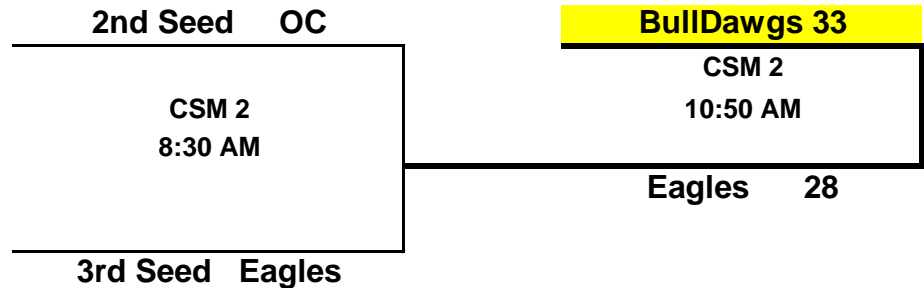

AAU Pacific Series
June 19th & 20th, 2010

Update

5th Boys

(First team listed is home and wears white)

3 Team Bracket

Flying Eagles

BullDawgs

Olympic Club

1-3
3-0
1-2

SATURDAY

Home	vs	Visitor	Time	Court	Results
BullDawgs	vs	Eagles	10:50 AM	CSM 2	30 / 28
Eagles	vs	Olympic Club	2:20 PM	CSM 2	25 / 35
Olympic Club	vs	BullDawgs	4:40 PM	CSM 2	29 / 36

Sunday

TEAM WITH BEST RECORD IS 1ST