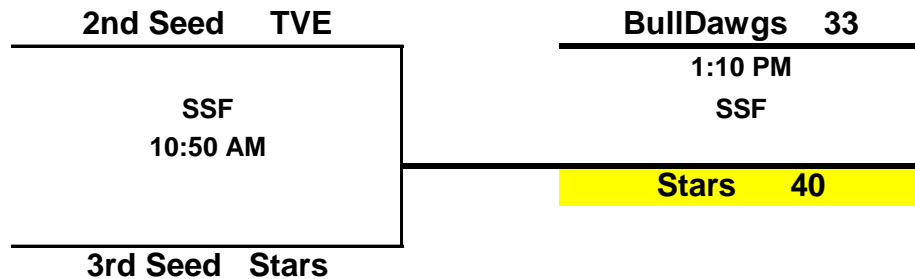

Sunday

1st	Stars
2nd	BullDawgs
3rd	Tri Valley Elite

TEAM WITH BEST RECORD IS 1ST

NEXT BEST 2ND

NEXT BEST 3RD

TIE BREAKER RULES APPLY

+ or - 13pts

SSF / SSF 2	South San Franciscis High School	400 B Street South San Francisco
Oceana	Oceana High School	401 Paloma Ave, Pacifica
CSM/ CSM2	College Of San Mateo	1700 West Hillsdale, San Mateo