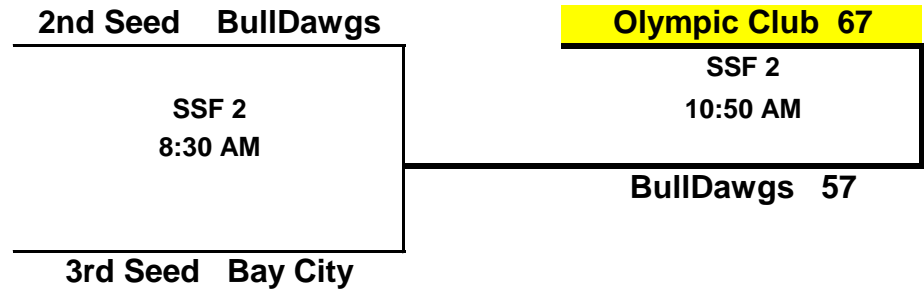

Sunday

TEAM WITH BEST RECORD IS 1ST

NEXT BEST 2ND

NEXT BEST 3RD

TIE BREAKER RULES APPLY

+ or - 13pts

SSF / SSF 2	South San Franciscis High School	400 B Street South San Francisco
Oceana	Oceana High School	401 Paloma Ave, Pacifica
CSM/ CSM2	College Of San Mateo	1700 West Hillsdale, San Mateo