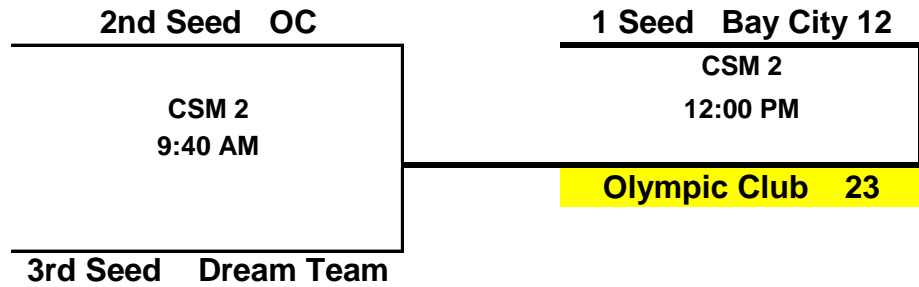

Sunday

TEAM WITH BEST RECORD IS 1ST

NEXT BEST 2ND

NEXT BEST 3RD

TIE BREAKER RULES APPLY

+ or - 13pts

SSF / SSF 2	South San Franciscis High School	400 B Street South San Francisco
Oceana	Oceana High School	401 Paloma Ave, Pacifica
CSM/ CSM2	College Of San Mateo	1700 West Hillside, San Mateo