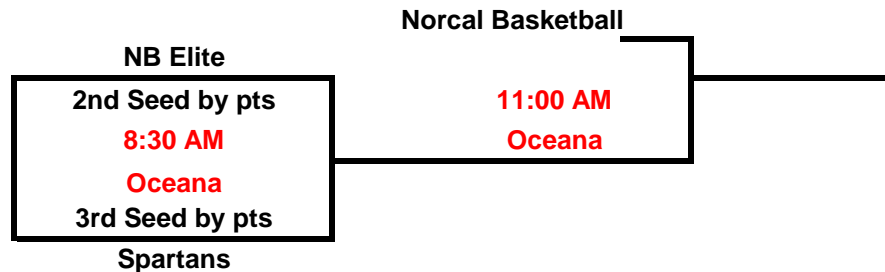

SUNDAY

1st	
2nd	
3rd	

TEAM WITH BEST RECORD IS 1ST

NEXT BEST 2ND

NEXT BEST 3RD

TIE BREAKER RULES APPLY

+ or - 13pts

SSF / SSF 2	South San Franciscis High School	400 B Street South San Francisco
CSM1/ CSM2 / CSM3	College Of San Mateo	1700 West Hillsdale, San Mateo
Oceana	Oceana High School	401 Paloma Ave, Pacifica
MRC	Mission Rec Center	2450 Harrison Street, SF
SM	St. Mary's Rec Center	364 Murray Street , SF

Tournament Director: Alfonso Joo 650-267-3678