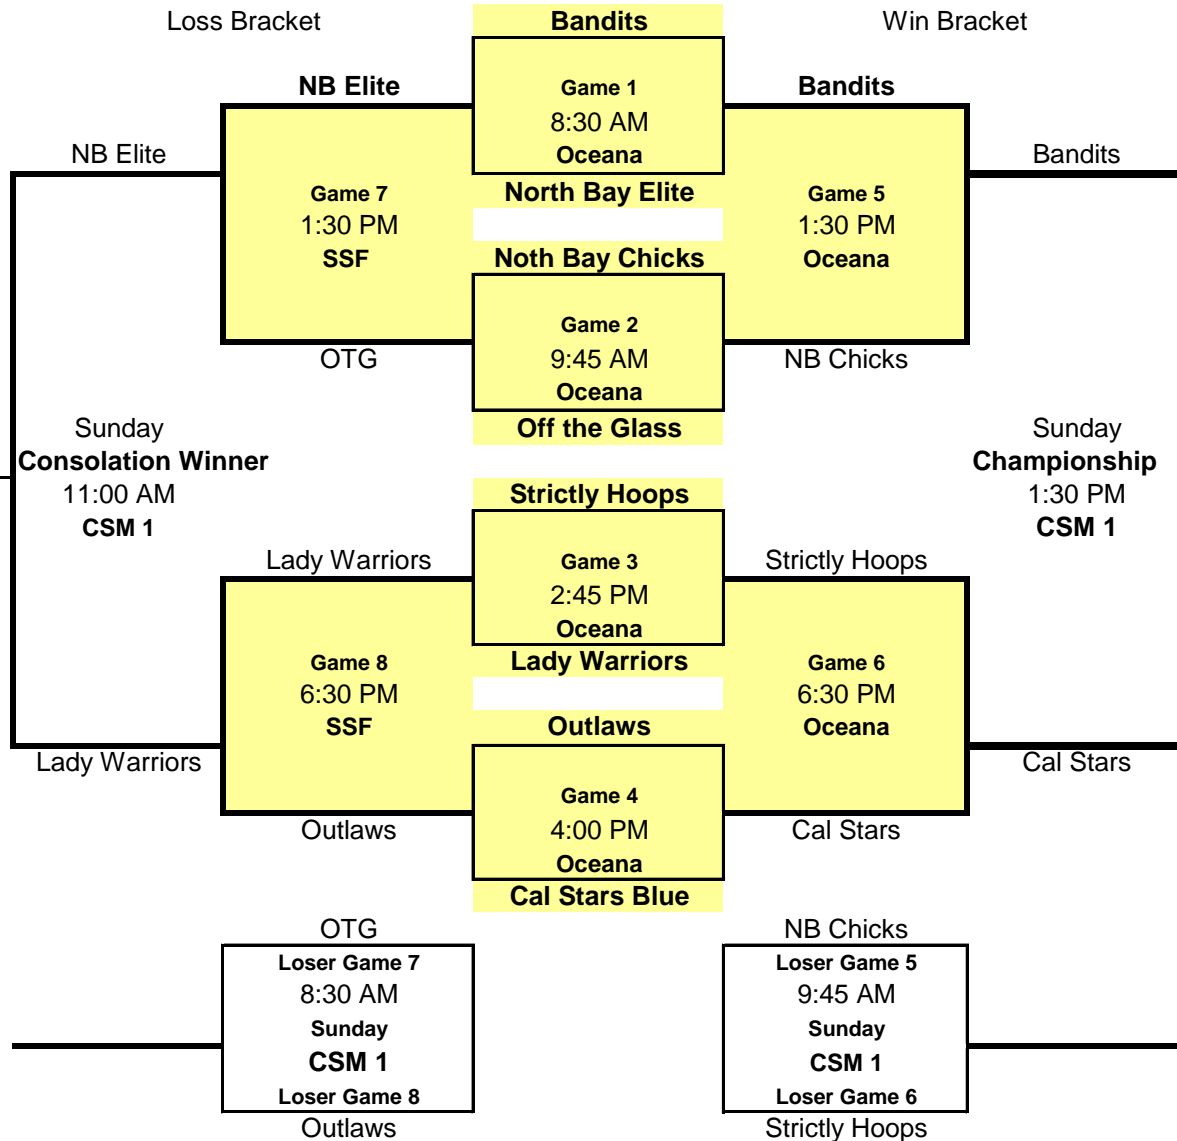

7th Girls Black 8 Team Bracket Home Team is Top of Bracket

SSF / SSF 2	South San Francis High School	400 B Street South San Francisco
CSM1/ CSM2 / CSM3	College Of San Mateo	1700 West Hillsdale, San Mateo
Oceana	Oceana High School	401 Paloma Ave, Pacifica
MRC	Mission Rec Center	2450 Harrison Street, SF
SM	St. Mary's Rec Center	364 Murray Street , SF

Tournament Director: Alfonso Joo 650-267-3678