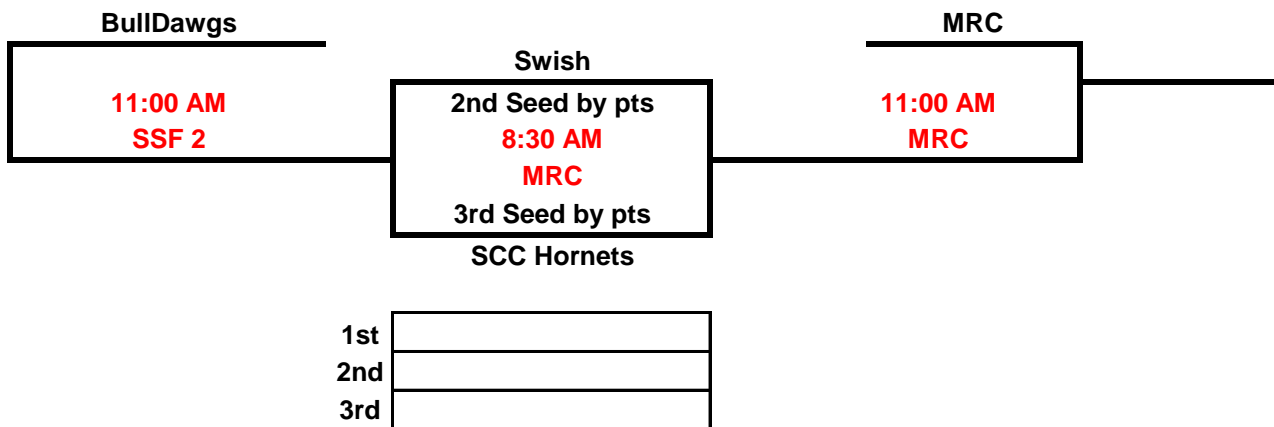

0-2
1-1
2-0

**SATURDAY**

Home		Visitor	Time	Court	Results	
Hornets	vs	Swish	1:30 PM	MRC	26	27
Swish	vs	Rebels	4:00 PM	MRC	27	29
Rebels	vs	Hornets	6:30 PM	MRC	36	32

**SUNDAY**

**TEAM WITH BEST RECORD IS 1ST**