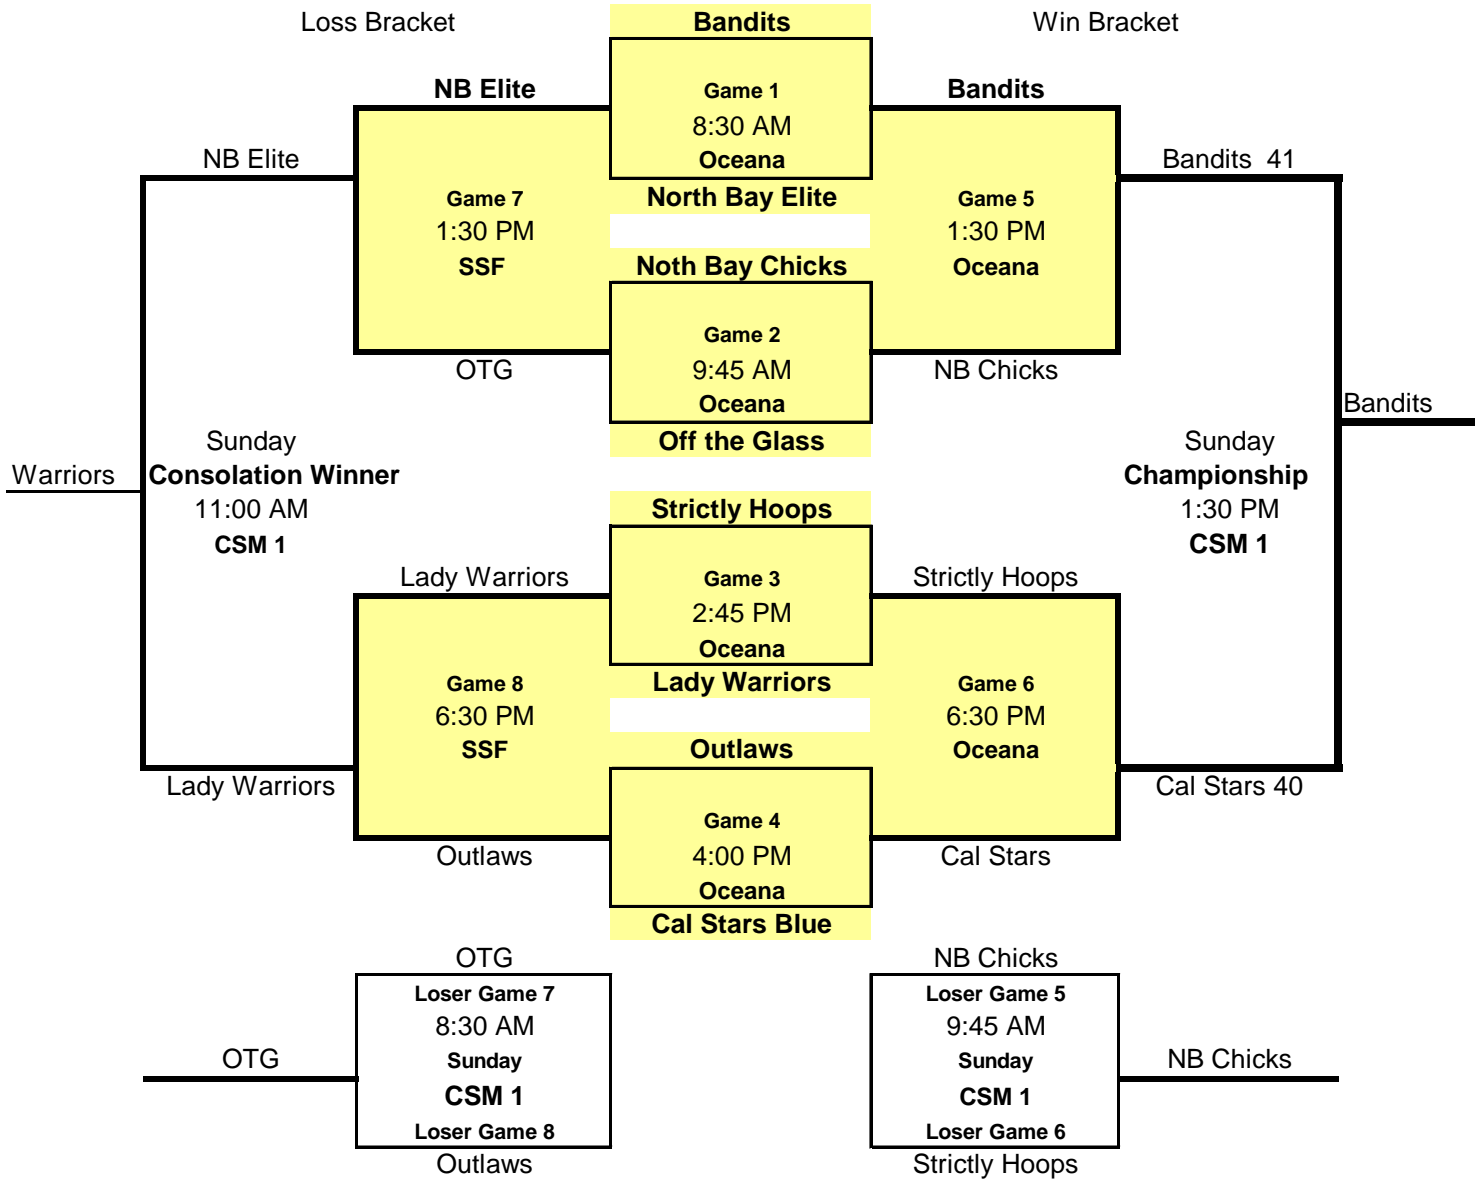

Jamm Festival

May 22nd & 23rd, 2010

7th Girls Black

8 Team Bracket
Home Team is Top
of Bracket

SSF / SSF 2	South San Francisco High School	400 B Street South San Francisco
CSM1/ CSM2 / CSM3	College Of San Mateo	1700 West Hillsdale, San Mateo
Oceana	Oceana High School	401 Paloma Ave, Pacifica
MRC	Mission Rec Center	2450 Harrison Street, SF
SM	St. Mary's Rec Center	364 Murray Street, SF