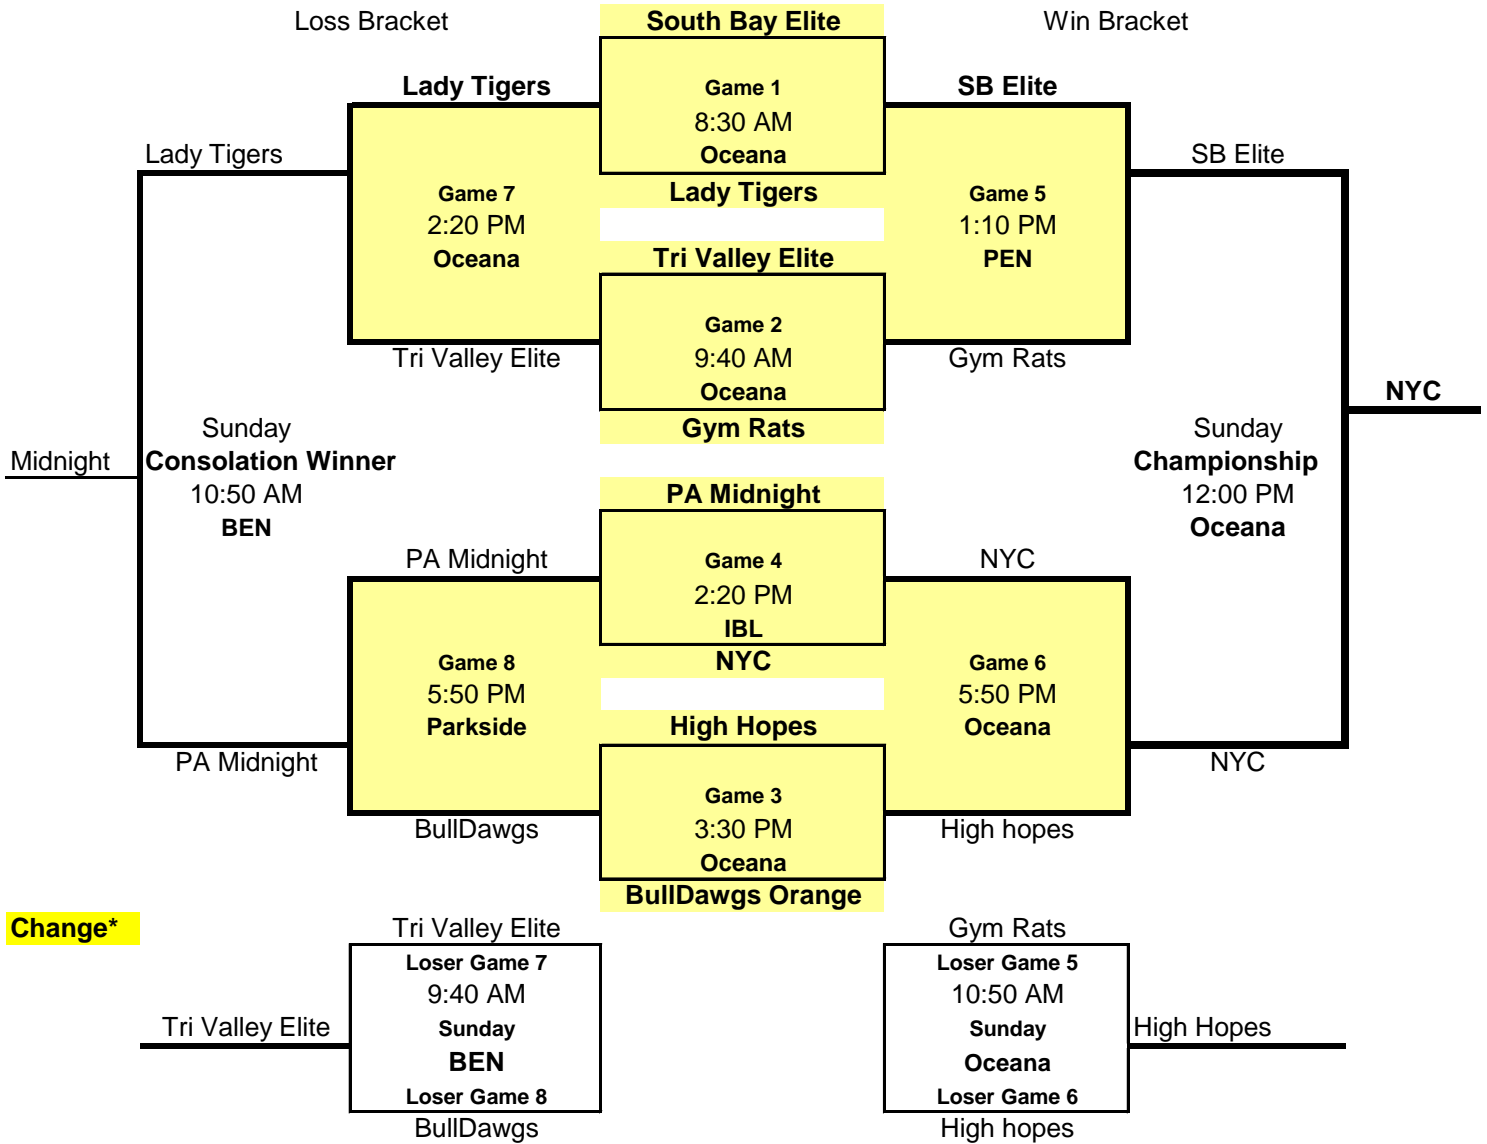

AAU Pacific Series May 8th & 9th, 2010

JV Girls Black 8 Team Bracket Home Team is Top of Bracket