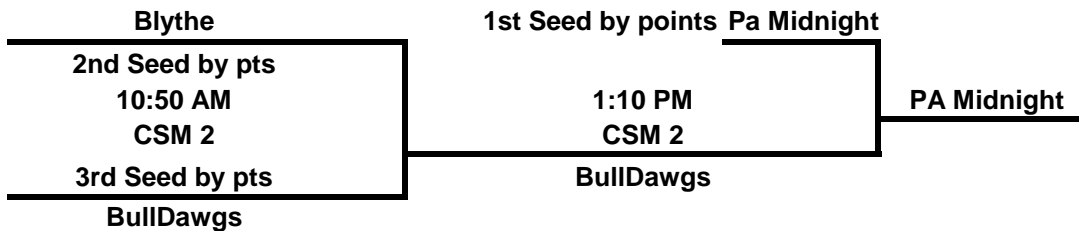

SUNDAY

1st	PA Midnight
2nd	BullDawgs
3rd	Blythe Basketball

TEAM WITH BEST RECORD IS 1ST

NEXT BEST 2ND

NEXT BEST 3RD

TIE BREAKER RULES APPLY

+ or - 13pts

SSF / SSF 2	South San Franciscis High School	400 B Street South San Francisco
IBL	Ingrid B. Lacey Middle School	1427 Palmetto Ave, Pacifica
CSM1/ CSM2 / CSM3	College Of San Mateo	1400 West Hillsdale, San Mateo
Parkside	Parkside Middle School	1801 Niles Avenue, San Bruno
Oceana	Oceana High School	401 Paloma Ave, Pacifica
Ben	Ben Franklin Middle School	700 Stewart St, Daly City
Pen	Peninsula High School	300 Piedmont Ave, San Bruno