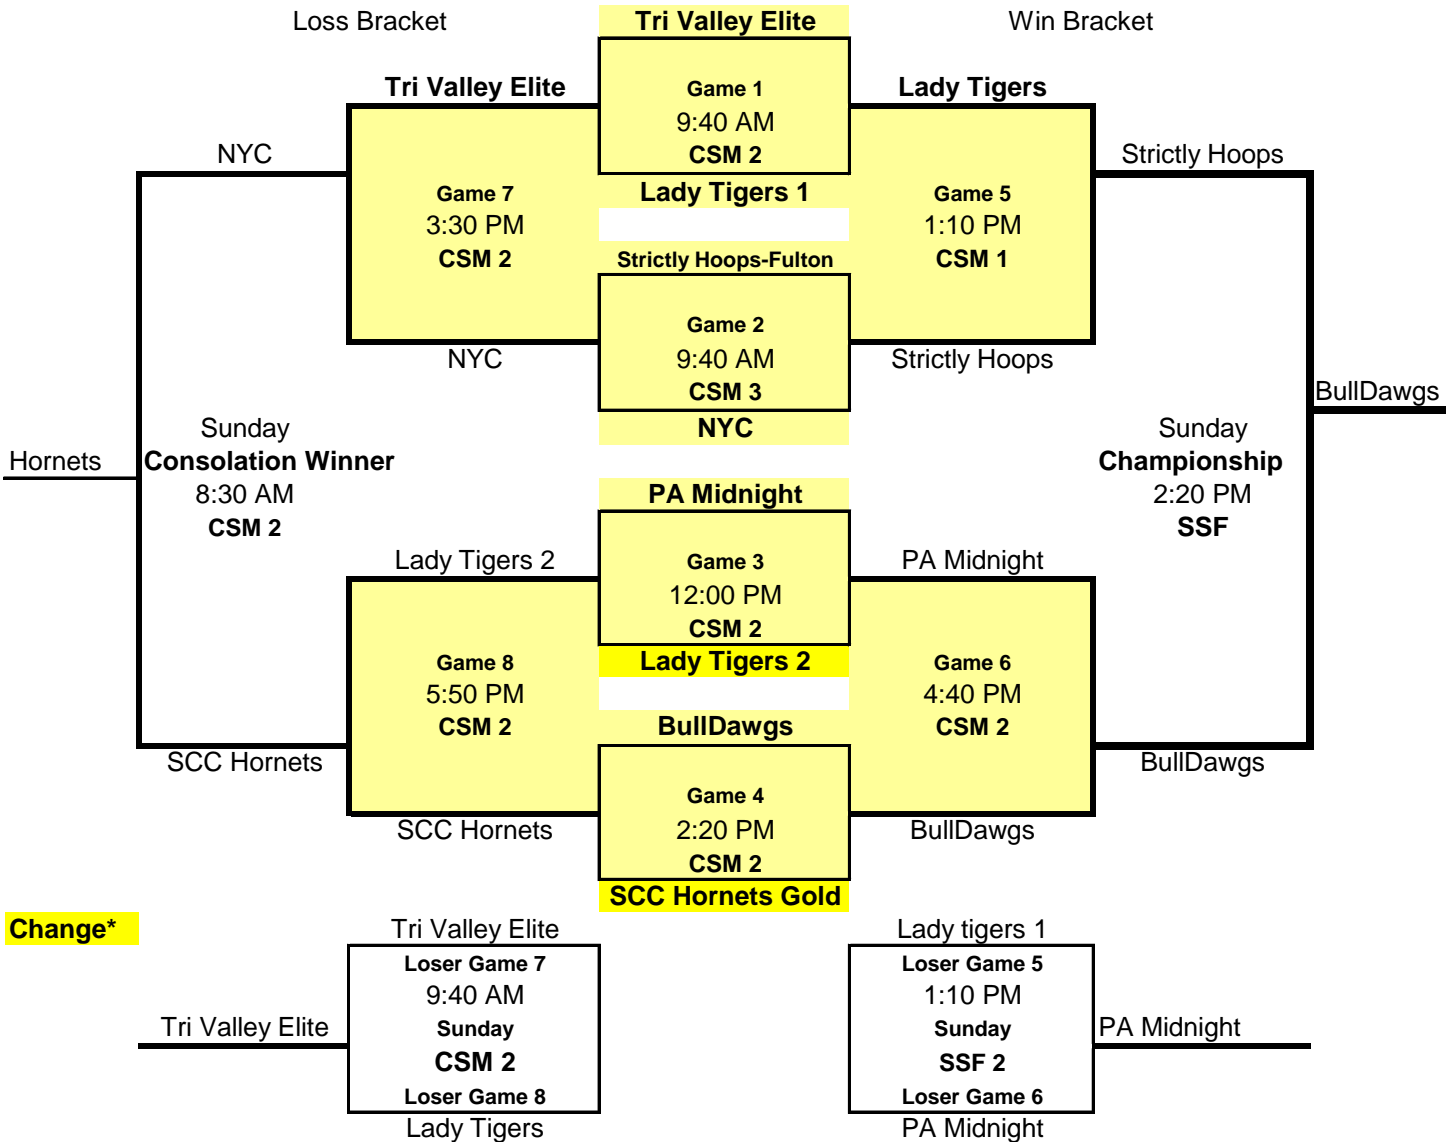

SSF / SSF 2	South San Francis High School	400 B Street South San Francisco
IBL	Ingrid B. Lacey Middle School	1427 Palmetto Ave, Pacifica
CSM1/ CSM2 / CSM3	College Of San Mateo	1400 West Hillsdale, San Mateo
Parkside	Parkside Middle School	1801 Niles Avenue, San Bruno
Oceana	Oceana High School	401 Paloma Ave, Pacifica
Ben	Ben Franklin Middle School	700 Stewart St, Daly City
Pen	Peninsula High School	300 Piedmont Ave, San Bruno