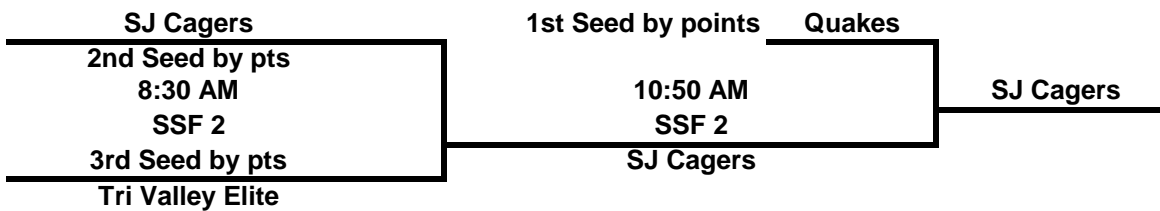

Pool C

*Lady Tigers
North Bay Elite
Tri Valley Elite*

SATURDAY

Home	vs	Visitor	Time	Court	Results	
OTG		Quakes	12:00 PM	SSF 2	18	41
BullDawgs		OTG	2:20 PM	SSF 2	43	20
Quakes		BullDawgs	4:40 PM	SSF 2	44	20
Strictly Hoops		SJ Cagers	12:00 PM	CSM 1	36	52
SJ Cagers		Cal Stars	2:20 PM	CSM 3	56	39
Cal Stars		Strictly Hoops	4:40 PM	CSM 1	55	48
Lady Tigers		North Bay Elite	12:00 PM	BEN	13	38
North Bay Elite		Tri Valley Elite	2:20 PM	BEN	36	40
Tri Valley Elite		Lady Tigers	4:40 PM	BEN	53	17

TIE BREAKER RULES APPLY + or - 13pts

SUNDAY

Home	vs	Visitor	Time	Court	Results	
2nd Pool A BullDawgs		3rd Pool C Lady Tigers	8:30 AM	CSM 1	39	16
2nd Pool C NB Elite		3rd Pool B Strictly Hoops	12:00 PM	CSM 1	24	39
3rd Pool A OTG		2nd Pool B Cal Stars	10:50 AM	CSM 1	30	31